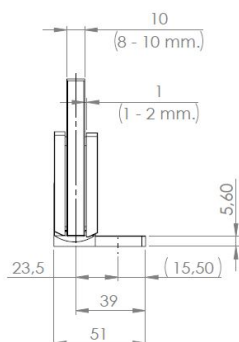

PRODUCT SHEET

Description:

Shower Hinge "Rio", Wall/Glass, CPL, Offset Back Pl, 8-10mm Glass Thickness, W/15 DG Angle Adjustment Function & 25DG, Return Function, Brass Material, Hidden Screws., Black Fiber Gaskets: 2 x 1mm & 2 x 2mm Thickness., Load Capacity Pr. Pair: 45kg

Item number:

15.23.883-0

Units	Box	Carton	HS Code	Barcode
Pcs.	1	20	8302100090	
				5704866501200

SISO A/S

Mileparken 11
DK-2740 Skovlunde
Denmark
VAT: 24786013

Phone +45 45 830 900

www.siso.dk
siso@siso.dk