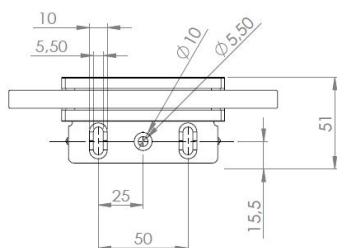

PRODUCT SHEET

Description:

Shower Hinge "Rio", Wall/Glass, CPL, Offset Back Pl, 8-10mm Glass Thickness, W/15 DG Angle Adjustment Function & 25DG, Return Function, Brass Material, Hidden Screws., Black Fiber Gaskets: 2 x 1mm & 2 x 2mm Thickness., Load Capacity Pr. Pair: 45kg

Item number:

15.23.883-0

Units	Box	Carton	HS Code	Barcode
Pcs.	1	20	8302100090	
				5704866501200

SISO A/S

Mileparken 11
DK-2740 Skovlunde
Denmark
VAT: 24786013

Phone +45 45 830 900

www.siso.dk
siso@siso.dk

Danske Bank
Nytorv Branch
Copenhagen
SWIFT: DABADKKK

Account no.
4180 3112 112936
IBAN Account
DK7230003112112936