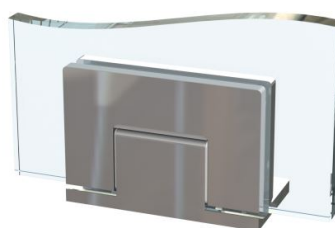

PRODUCT SHEET

Description:

Shower Hinge "Rio", Wall/Glass, CPL, Offset Back Pl, 8-10mm Glass Thickness, W/15 DG Angle Adjustment Function & 25DG, Return Function, Brass Material, Hidden Screws., Black Fiber Gaskets: 2 x 1mm & 2 x 2mm Thickness., Load Capacity Pr. Pair: 45kg

Item number:

15.23.883-0

Units	Box	Carton	HS Code	Barcode
Pcs.	1	20	8302100090	
				5704866501200

SISO A/S

Mileparken 11
DK-2740 Skovlunde
Denmark
VAT: 24786013

Phone +45 45 830 900

www.siso.dk
siso@siso.dk

Danske Bank
Nytorv Branch
Copenhagen
SWIFT: DABADKKK

Account no.
4180 3112 112936
IBAN Account
DK7230003112112936