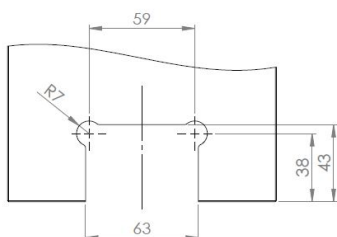

PRODUCT SHEET

Description:

Shower Hinge "Rio", Wall/Glass, CPL, Offset Back Pl, 8-10mm Glass Thickness, W/15 DG Angle Adjustment Function & 25DG, Return Function, Brass Material, Hidden Screws., Black Fiber Gaskets: 2 x 1mm & 2 x 2mm Thickness., Load Capacity Pr. Pair: 45kg

Item number:

15.23.883-0

Units	Box	Carton	HS Code	Barcode
Pcs.	1	20	8302100090	
				5704866501200

SISO A/S

Mileparken 11
DK-2740 Skovlunde
Denmark
VAT: 24786013

Phone +45 45 830 900

www.siso.dk
siso@siso.dk

Danske Bank
Nytorv Branch
Copenhagen
SWIFT: DABADKKK

Account no.
4180 3112 112936
IBAN Account
DK7230003112112936