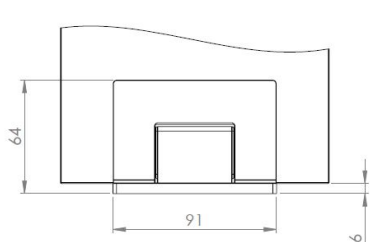

PRODUCT SHEET

Description:

Shower Hinge "Rio", Wall/Glass, CPL, Offset Back Pl, 8-10mm Glass Thickness, W/15 DG Angle Adjustment Function & 25DG, Return Function, Brass Material, Hidden Screws., Black Fiber Gaskets: 2 x 1mm & 2 x 2mm Thickness., Load Capacity Pr. Pair: 45kg

Item number:

15.23.883-0

Units	Box	Carton	HS Code	Barcode
Pcs.	1	20	8302100090	
				5704866501200

SISO A/S

Mileparken 11
DK-2740 Skovlunde
Denmark
VAT: 24786013

Phone +45 45 830 900

www.siso.dk
siso@siso.dk

Danske Bank
Nytorv Branch
Copenhagen
SWIFT: DABADKKK

Account no.
4180 3112 112936
IBAN Account
DK7230003112112936